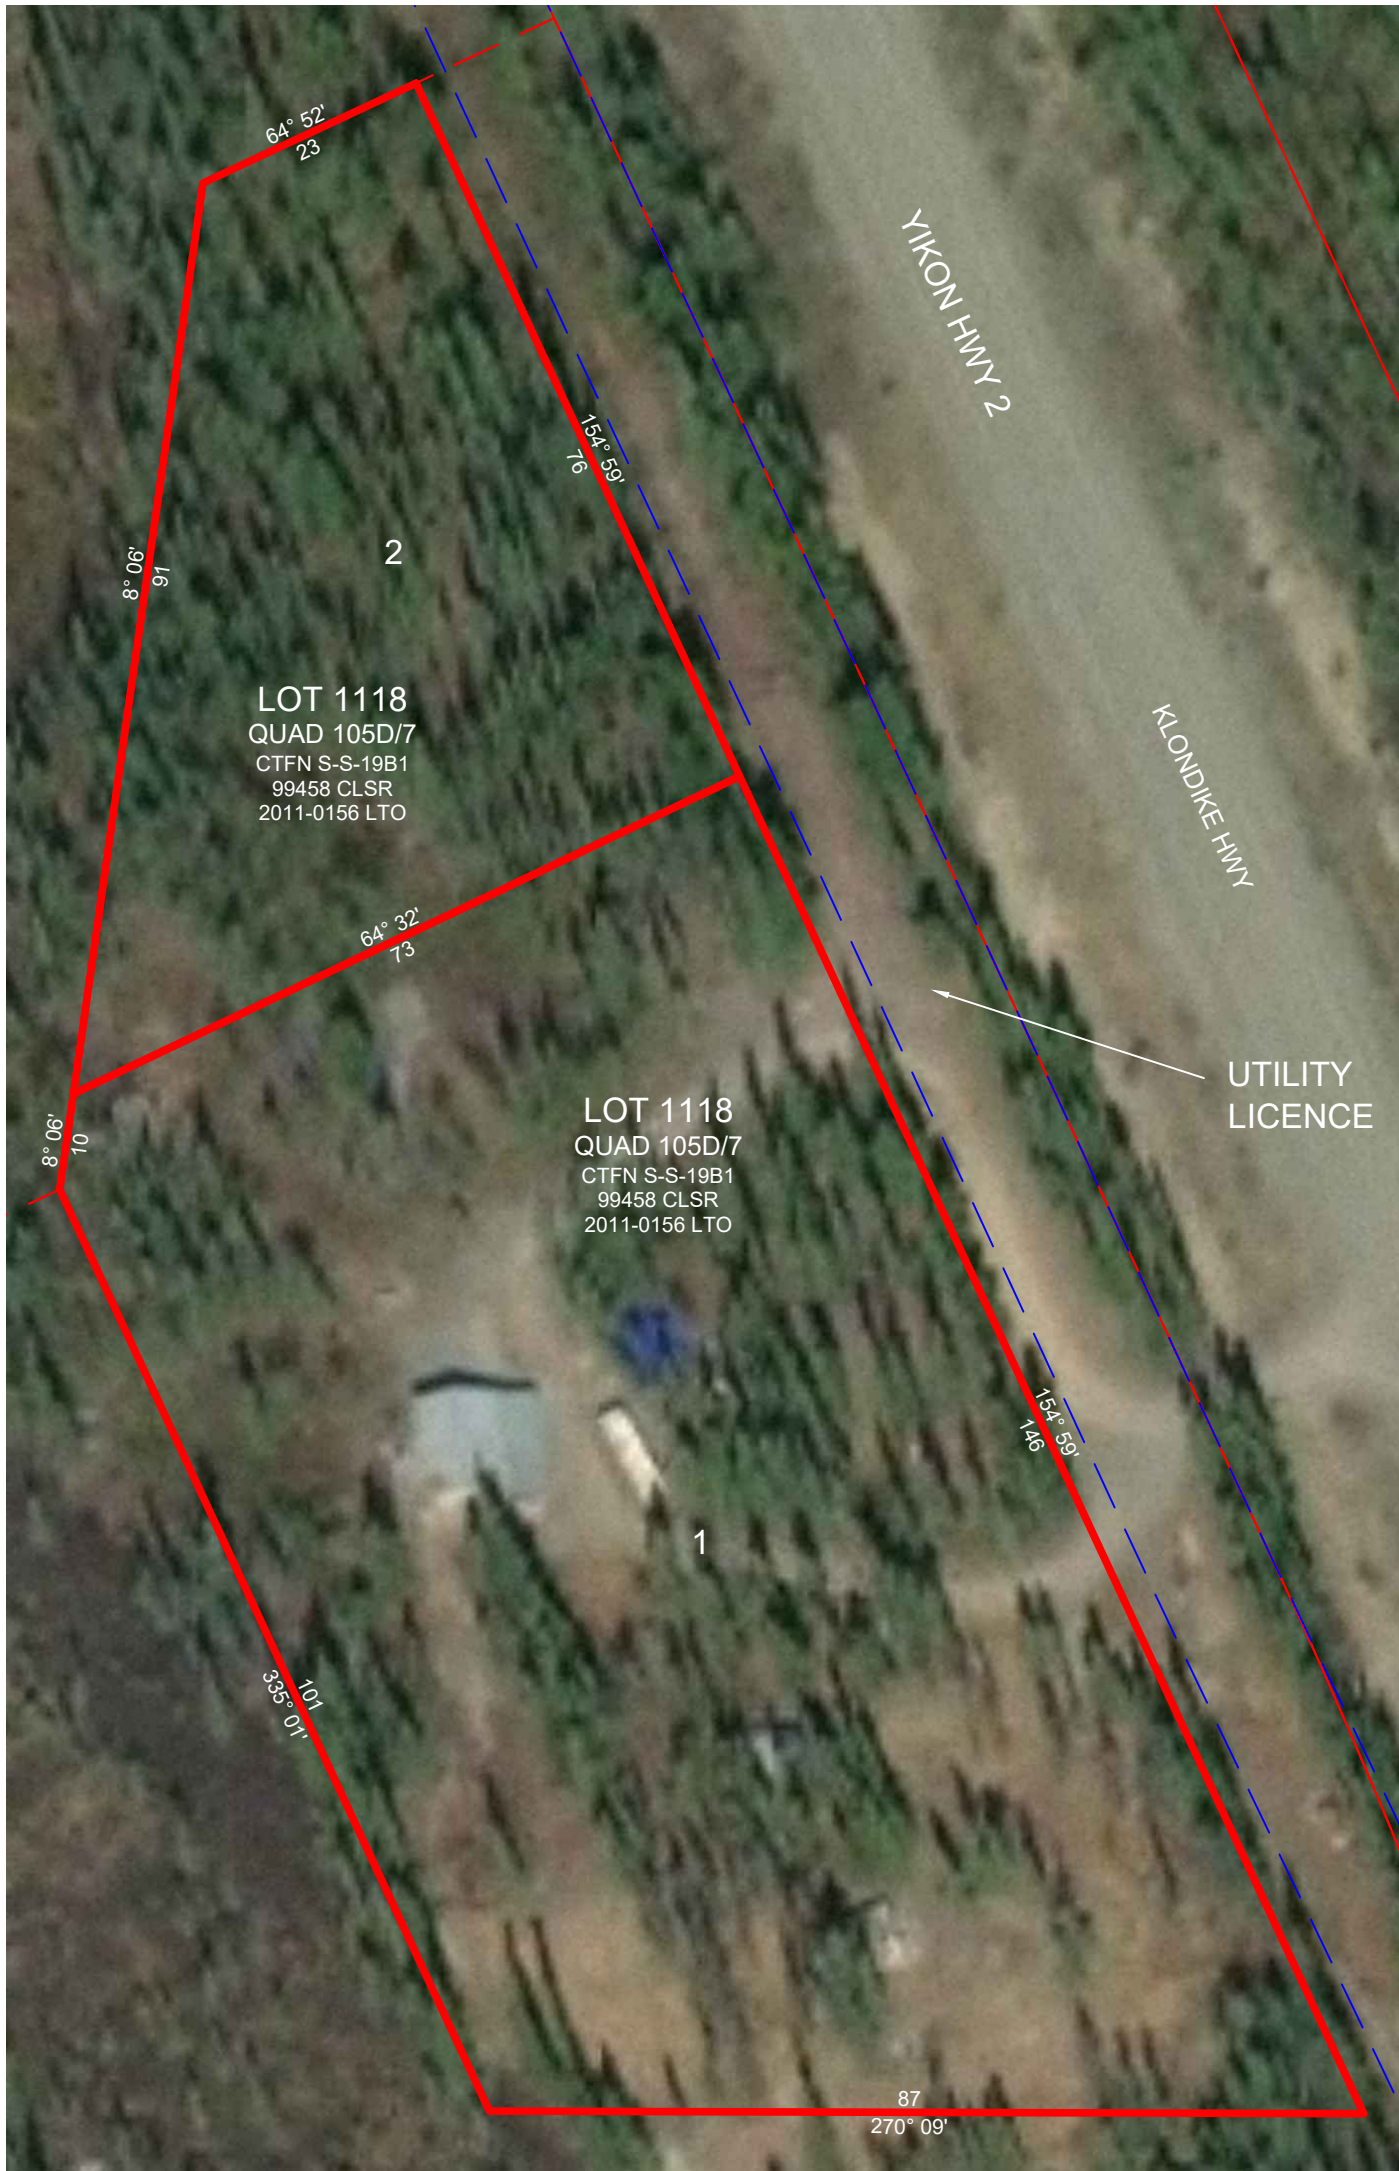

SKETCH OF PROPOSED LOT

WITHIN LOT 1118 QUAD 105D/7 CTFN S-19B1
(PLAN 99458 CLSR 2011-0156 LTO)

CARCROSS/TAGISH FIRST NATION
TRADITIONAL TERRITORY
YUKON

LEGEND

BEARINGS ARE UTM GRID AND ARE DERIVED FROM CADASTRAL DATA PROVIDED BY NATURAL RESOURCES CANADA.

DISTANCES ARE HORIZONTAL AT GROUND LEVEL AND ARE EXPRESSED IN METERS.

LANDS DEALT WITH BY THIS SKETCH SHOWN THUS . . .

SUBJECT TO THE LIMITATIONS HEREON:

1. THIS SKETCH IS NOT TO BE USED TO DEFINE PROPERTY BOUNDARIES.

AREA TABLE	
Lot No.	Area (ha.)
1	1.00 ha.
2	0.367 ha.
TOTAL	1.37 ha.